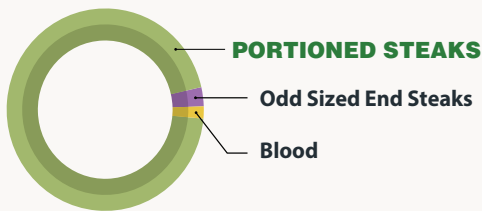

IMPROVE YOUR FLAT IRON — YIELDS BY —

23%

SAVE TIME & MONEY WITH SILVER FERN FARMS BEEF

ANGUS GRASS-FED Denuded Flat Iron

Completely Denuded
Right Out of the Package !

STANDARD USDA GRADE Flat Iron

Look at All the Fat
You're Throwing Out !

63% (2.9lbs) ——— PORTIONED STEAKS ———		39.6% (2.1lbs)
19.5% (0.9lbs)	Usable Trim	16.9% (0.9lbs)
6.5% (0.3lbs)	Waste	33.9% (1.8lbs)
6.5% (0.3lbs)	Odd Sized End Steak	3.7% (0.2lbs)
4.6lbs	Total Weight	5.3lbs
9 ½ mins	Fabrication Time	11 mins