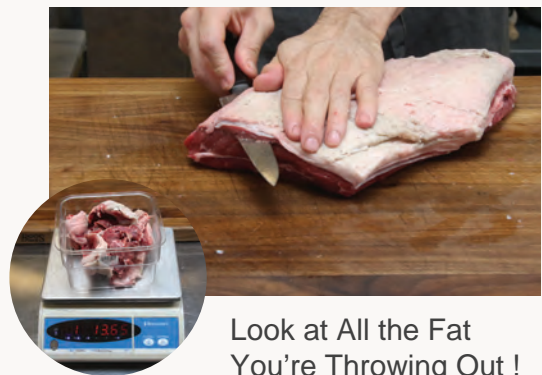

IMPROVE YOUR FLAT IRON — YIELDS BY —

23%

SAVE TIME & MONEY WITH SILVER FERN FARMS BEEF

ANGUS GRASS-FED Denuded Flat Iron

Completely Denuded
Right Out of the Package !

STANDARD USDA GRADE Flat Iron

Look at All the Fat
You're Throwing Out !

63% (2.9lbs) ——— PORTIONED STEAKS ———		39.6% (2.1lbs)
19.5% (0.9lbs)	Usable Trim	16.9% (0.9lbs)
6.5% (0.3lbs)	Waste	33.9% (1.8lbs)
6.5% (0.3lbs)	Odd Sized End Steak	3.7% (0.2lbs)
4.6lbs	Total Weight	5.3lbs
9 ½ mins	Fabrication Time	11 mins